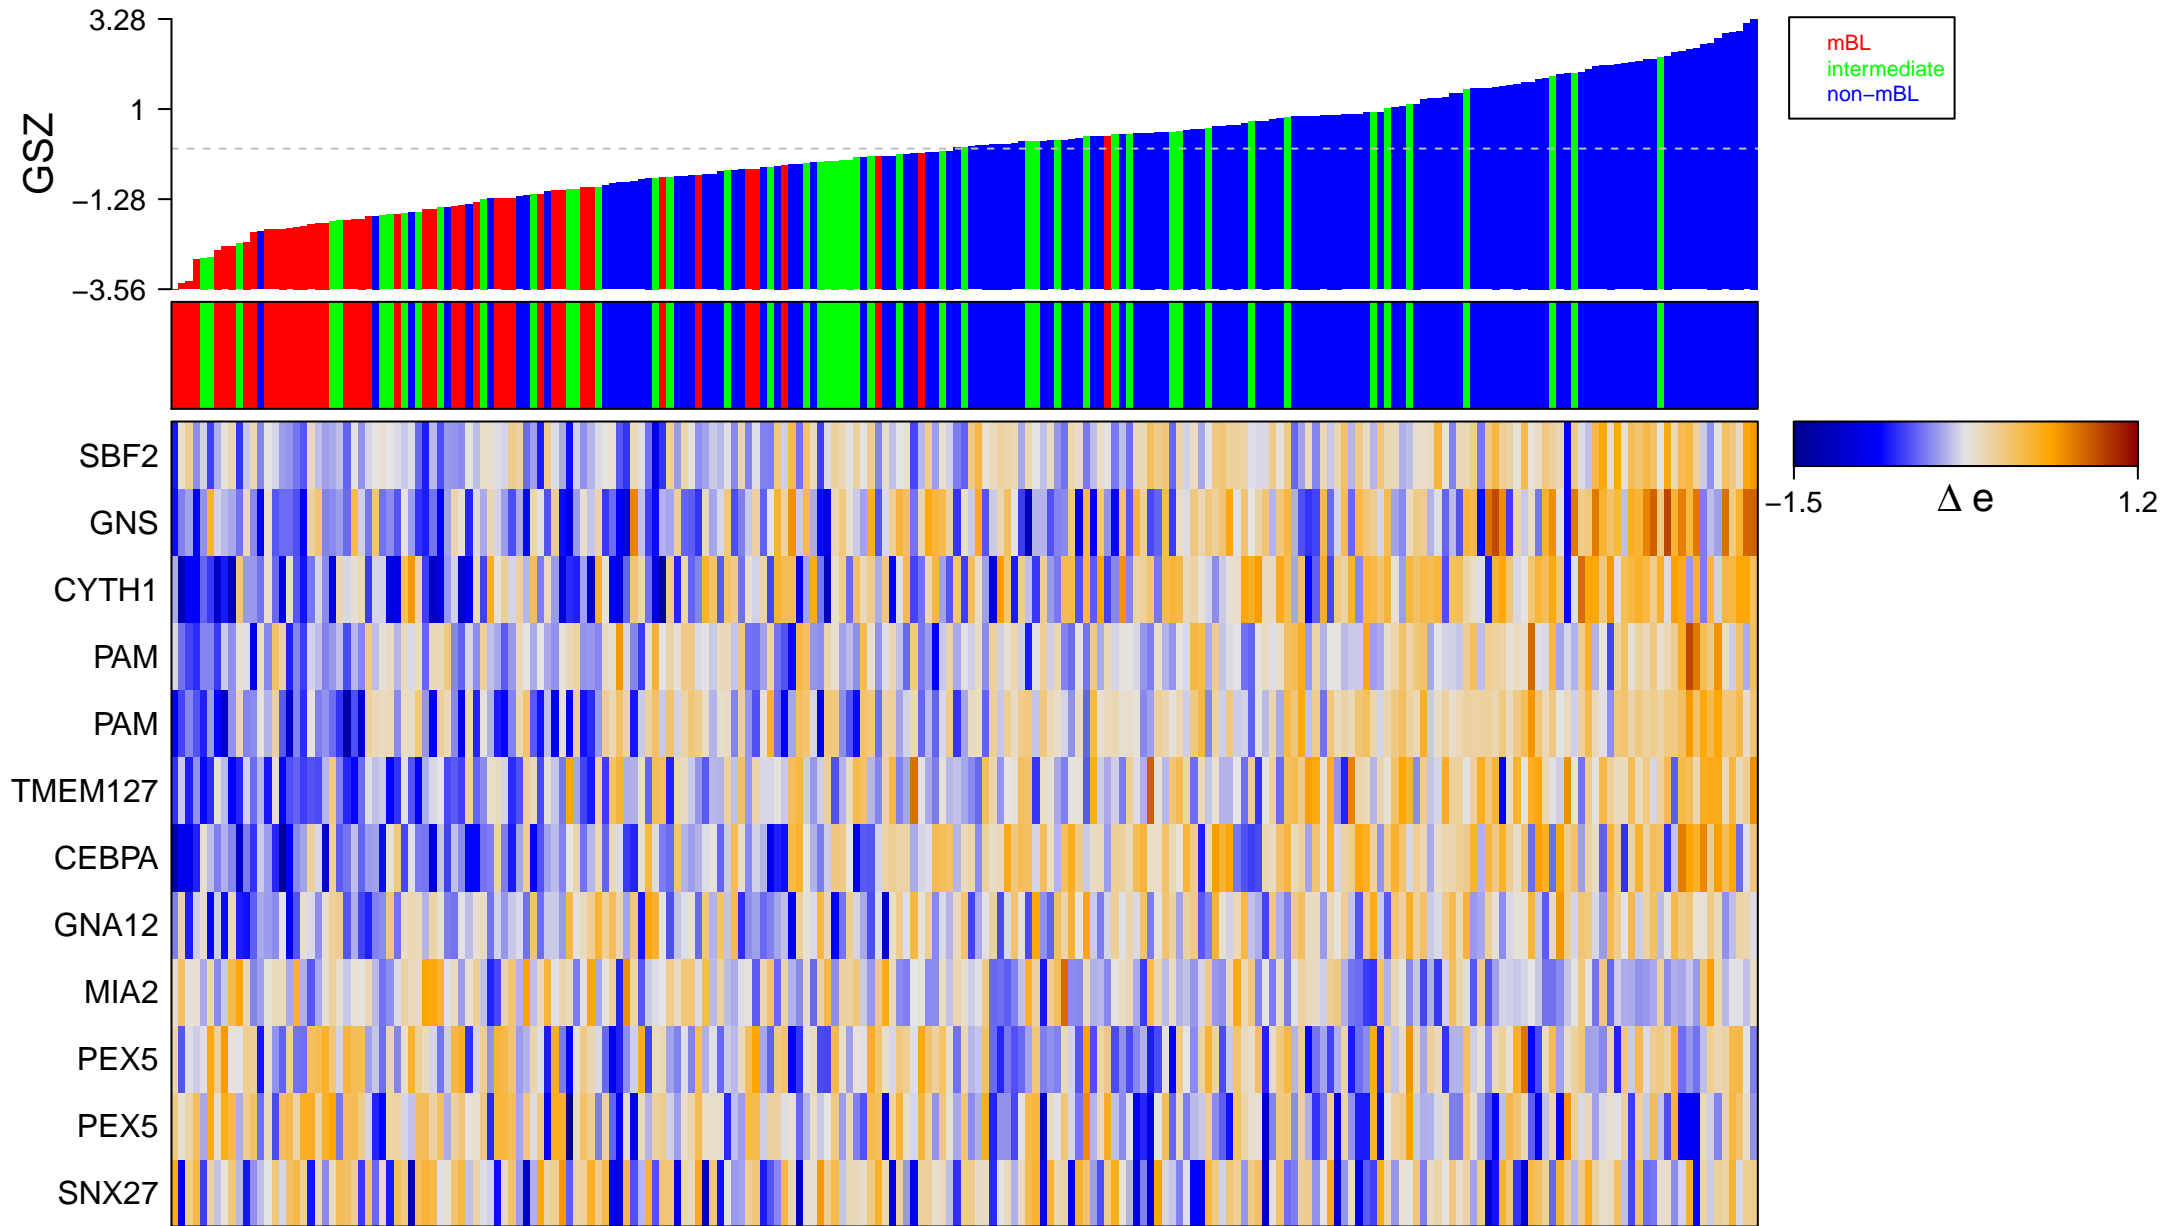

TERAO_AOX4_TARGETS_HG_UP

TERAO_AOX4_TARGETS_HG_UP

■ on
■ -
□ off

TERAO_AOX4_TARGETS_HG_UP