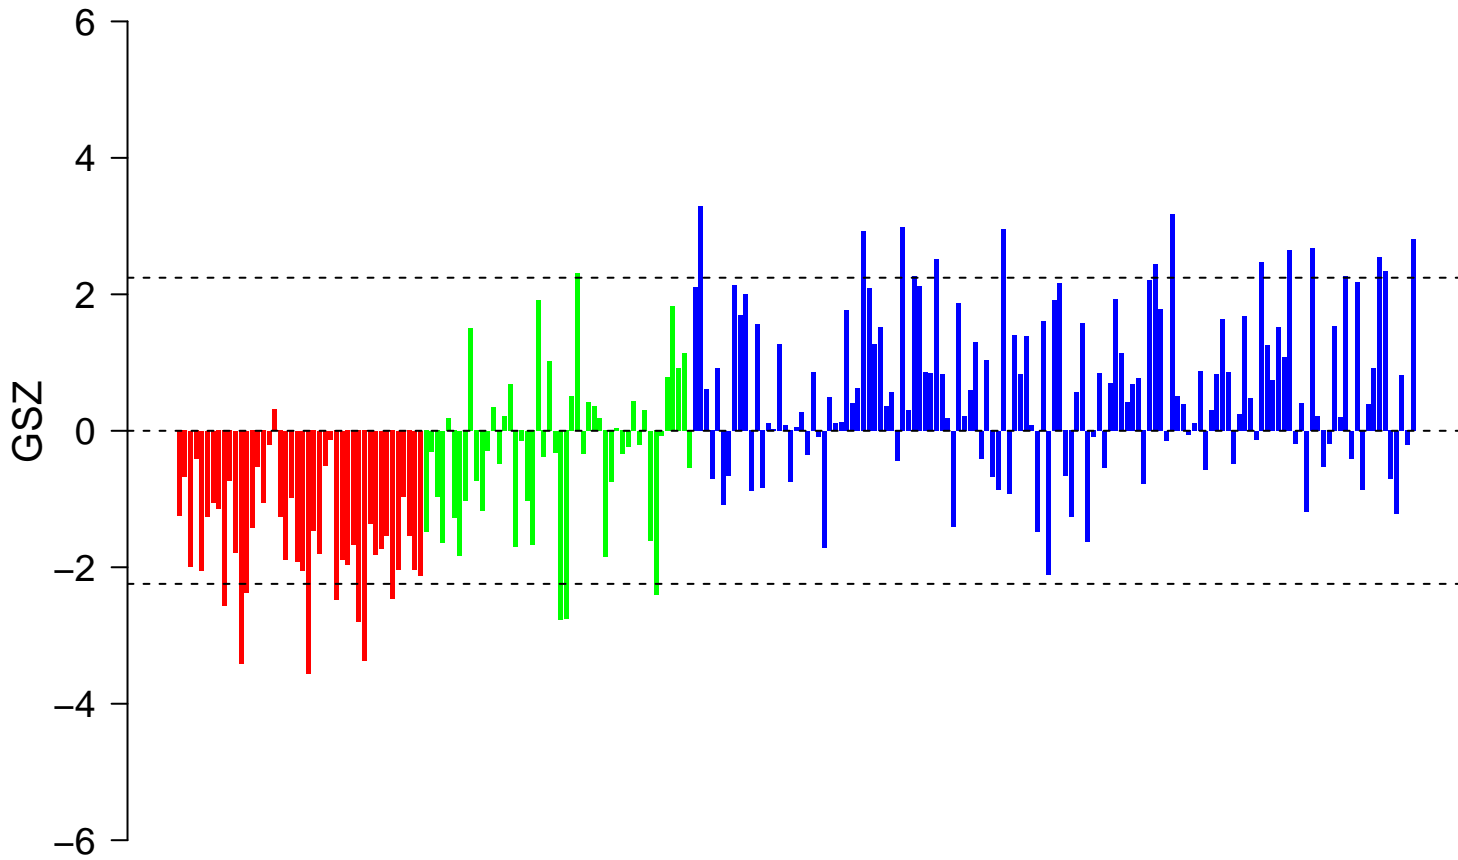

TERAO_AOX4_TARGETS_HG_UP

TERAO_AOX4_TARGETS_HG_UP

■ on
■ -
□ off

TERAO_AOX4_TARGETS_HG_UP